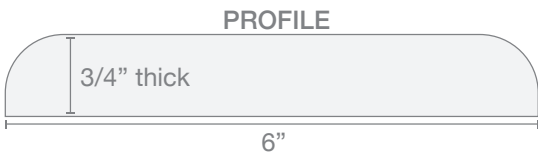

6CM Shower Seat - (6 CM tall front edge)

3/4" Thick Shower Seat - Rolled front finished edge

All accessories are available in White matte and Tyvarian matte finish.

Mini Pencil Trim - .75" thick x 90" long

- Applications:
- Surround trim
  - Accent strip trim
  - Niche trim
  - Border between panels

Regular Pencil Trim - 1.25" thick x 90" long

- Applications:
- Surround trim
  - Accent strip trim
  - Niche trim
  - Border between panels

4" Trim - 4" wide x 86" long x 3/4" thick, 2 long finished edges

- Applications:
- Surround trim
  - Wainscoting trim
  - Border between panels

6" Pony Wall Cap - 6" x 84" x 3/4", 2 long, 1 short finished edges

5.5" Pony Wall Trim - 5.5" x 84" x 3/4", 2 long, 1 short finished edges

5.25" Jamb - 5.25" x 84" x 1/4", 2 long edges

**Tyvarian**<sup>®</sup> *endless possibilities.™* Micro Trim Specs & Applications

Micro trim is 5/16", 8mm in 98.5" lengths