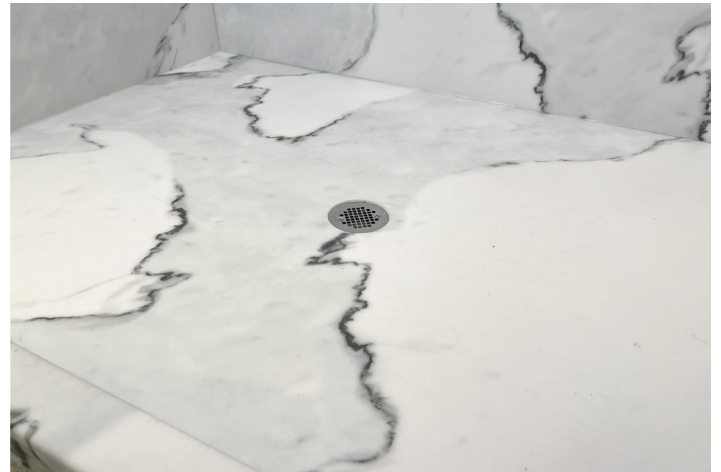

# Custom Shower Floors

No larger than 86"

No larger than 62"

All shower floors will come with a slate textured finish.