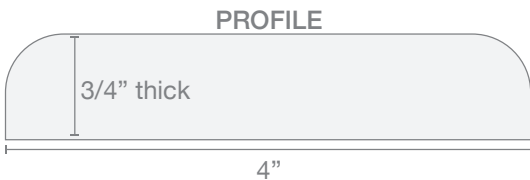

6CM Shower Seat - (6 CM tall front edge)

3/4" Thick Shower Seat - Rolled front finished edge

All accessories are available in White matte and Tyvarian matte finish.

Mini Pencil Trim - .75" thick x 90" long

- Applications:
- Surround trim
  - Accent strip trim
  - Niche trim
  - Border between panels

Regular Pencil Trim - 1.25" thick x 90" long

- Applications:
- Surround trim
  - Accent strip trim
  - Niche trim
  - Border between panels

4" Trim - 4" wide x 86" long x 3/4" thick, 2 long finished edges

- Applications:
- Surround trim
  - Wainscoting trim
  - Border between panels

6" Pony Wall Cap - 6" x 84" x 3/4", 2 long, 1 short finished edges

5.5" Pony Wall Trim - 5.5" x 84" x 3/4", 2 long, 1 short finished edges

5.25" Jamb - 5.25" x 84" x 1/4", 2 long edges

**Tyvarian**<sup>®</sup> *endless possibilities.™* Micro Trim Specs & Applications

Micro trim is 5/16", 8mm in 98.5" lengths