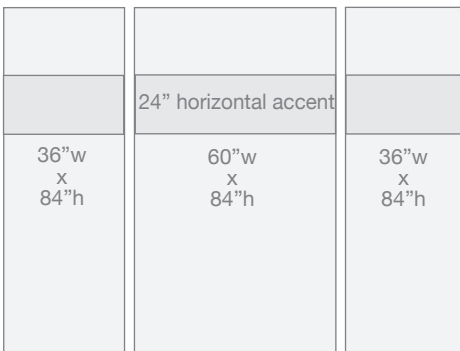

WHAT TO ORDER:
Tyvarian or White (no subway)
2 - 36" x 84" panels
1 - 84" x 60" panel
2 - 84" x 24" panels
2 - Shampoo shelves
8 - Micro trim or
8 - Mini or Regular pencil trim

1 - 60" x 36" shower floor
1 - 72" x 3" x 3" curb

Total sq. ft: 105

36"x72"x84" Surround - Good solution for XL tub replacement shower surround, 7 ft.