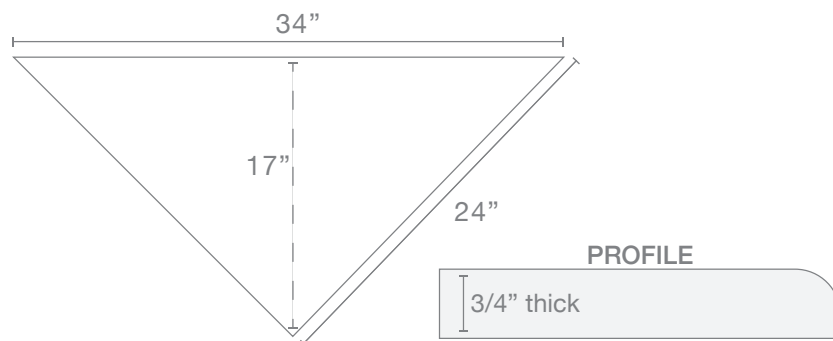

# Tyvarian<sup>®</sup> Accessories

endless possibilities.™

All accessories are available in White matte and Tyvarian matte finish.

Shampoo Shelf - 3/4" thick, Rolled front finished edge

12" Bench Top - 12" wide x 60" long, 2 long finished edges, 1 short finished edge if requested.

6CM Shower Seat - (6 CM tall front edge)

3/4" Thick Shower Seat - Rolled front finished edge

All accessories are available in White matte and Tyvarian matte finish.

Mini Pencil Trim - .75" thick x 90" long