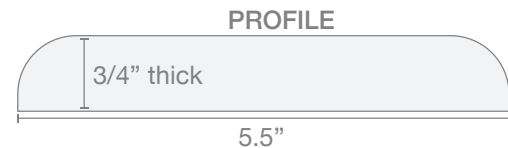

6CM Shower Seat - (6 CM tall front edge)

3/4" Thick Shower Seat - Rolled front finished edge

All accessories are available in White matte and Tyvarian matte finish.

Mini Pencil Trim - .75" thick x 90" long

- Applications:
- Surround trim
  - Accent strip trim
  - Niche trim
  - Border between panels

Regular Pencil Trim - 1.25" thick x 90" long

- Applications:
- Surround trim
  - Accent strip trim
  - Niche trim
  - Border between panels

4" Trim - 4" wide x 86" long x 3/4" thick, 2 long finished edges

- Applications:
- Surround trim
  - Wainscoting trim
  - Border between panels

6" Pony Wall Cap - 6" x 84" x 3/4", 2 long, 1 short finished edges

5.5" Pony Wall Trim - 5.5" x 84" x 3/4", 2 long, 1 short finished edges

5.25" Jamb - 5.25" x 84" x 1/4", 2 long edges

**Tyvarian**<sup>®</sup> *endless possibilities.™* Micro Trim Specs & Applications

Micro trim is 5/16", 8mm in 98.5" lengths