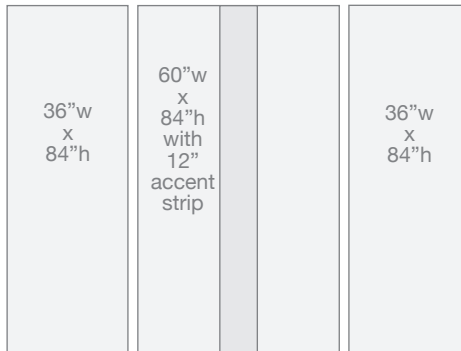

WHAT TO ORDER:
Tyvarian or White/Subway
2 - 36" x 84" panels
1 - 60" x 84" panel
1 - 12" x 84" panel
2 - Shampoo shelves
6 - Micro trim or
6 - Mini or Regular pencil trim

1 - 72" x 36" shower floor
1 - 72" x 3" x 3" curb

Total sq. ft: 84