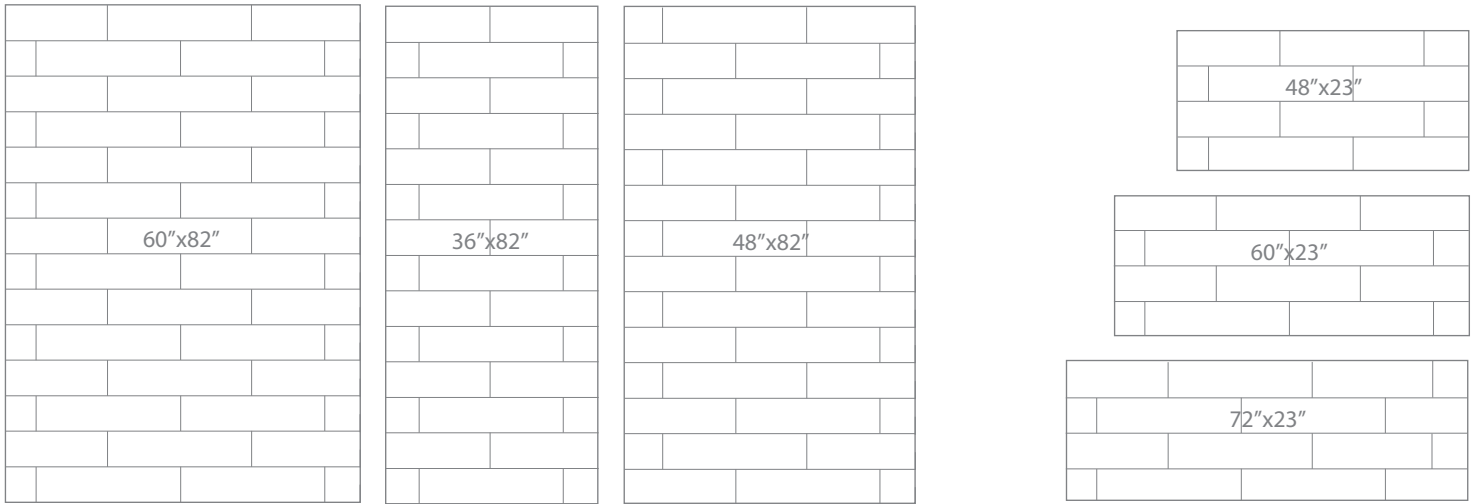

PANEL SIZES

Size listed above is the actual mold size. Finished sizes may vary.