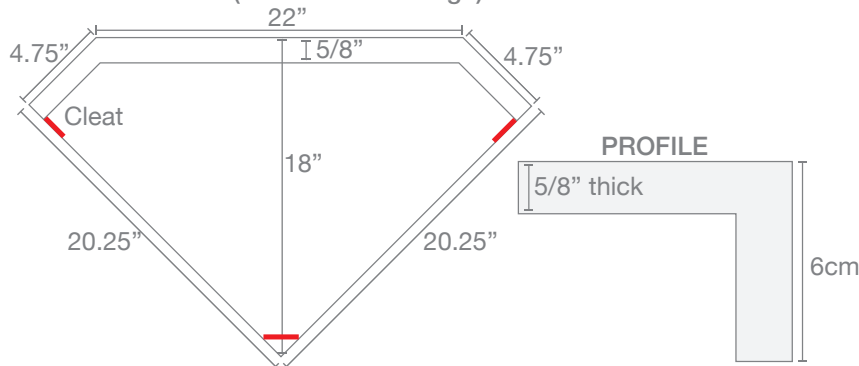

# Tyvarian<sup>®</sup> Accessories

endless possibilities.™

All accessories are available in White matte and Tyvarian matte finish.

Shampoo Shelf - 3/4" thick, Rolled front finished edge

12" Bench Top - 12" wide x 60" long, 2 long finished edges, 1 short finished edge if requested.

6CM Shower Seat - (6 CM tall front edge)

3/4" Thick Shower Seat - Rolled front finished edge

All accessories are available in White matte and Tyvarian matte finish.

Mini Pencil Trim - .75" thick x 90" long