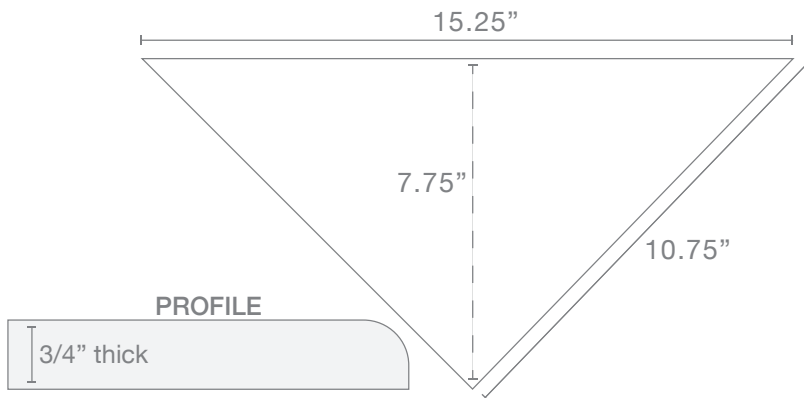

Tyvarian® Accessories

endless possibilities.™

All accessories are available in White matte and Tyvarian matte finish.

Shampoo Shelf - 3/4" thick, Rolled front finished edge