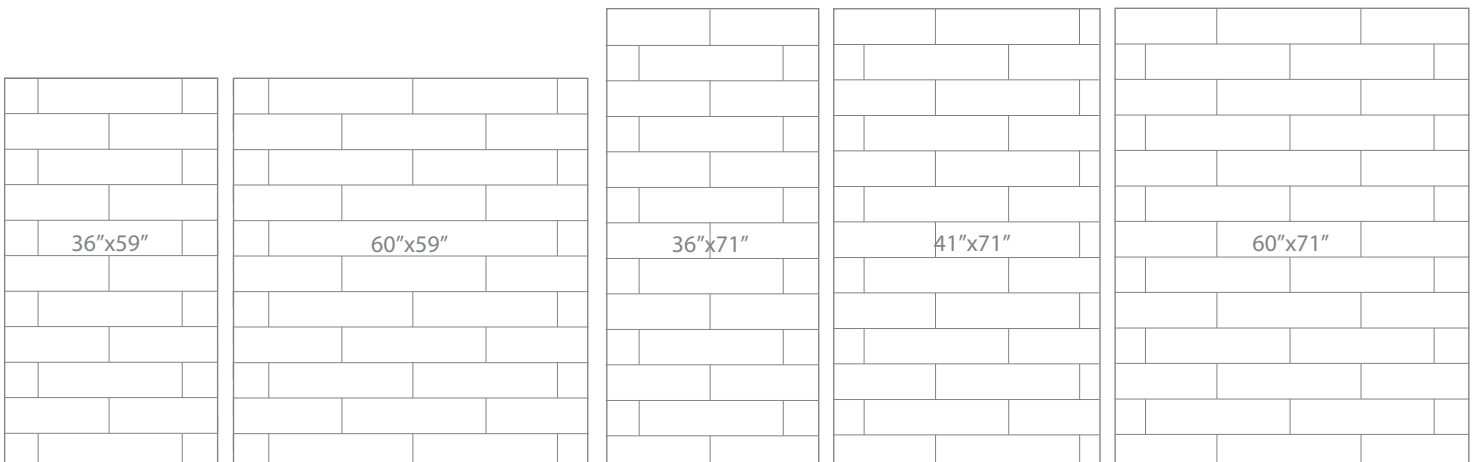

PANEL SIZES

Size listed above is the actual mold size. Finished sizes may vary.