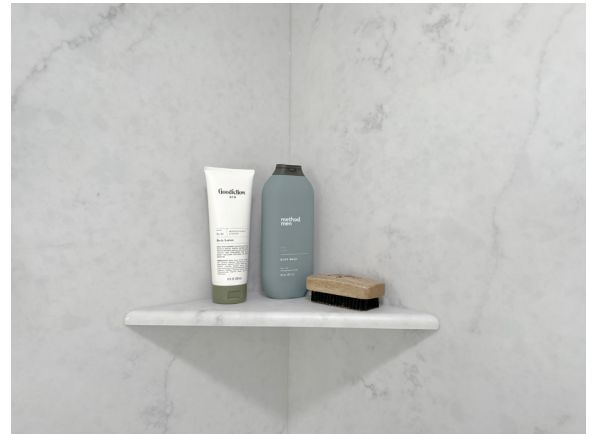

Tyvarian® Accessories

endless possibilities.™

All accessories are available in White matte and Tyvarian matte finish.

Shampoo Shelf - 3/4" thick, Rolled front finished edge