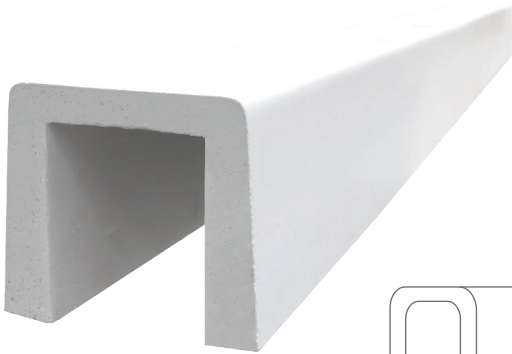

# Custom Shower Floors

No larger than 86"

No larger than 62"

All shower floors will come with a slate textured finish.

## CURBS - Available in Tyvarian matte, White matte and White gloss

- 48" long by 3" wide x 3" tall
- 48" long by 4.5" wide x 4.5" tall
- 72" long by 3" wide x 3" tall
- 72" long by 4.5" wide x 4.5" tall