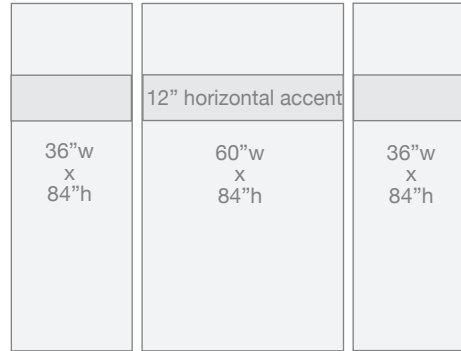

WHAT TO ORDER:
Tyvarian or White (no subway)
2 - 36" x 84" panels
1 - 84" x 60" panel
2 - 84" x 12" panels
2 - Shampoo shelves
8 - Micro trim or
8 - Mini or Regular pencil trim

1 - 60" x 36" shower floor
1 - 72" x 3" x 3" curb

Total sq. ft: 112

36"x60"x96" Surround - Good solution tub replacement shower surrounds, 9 ft.