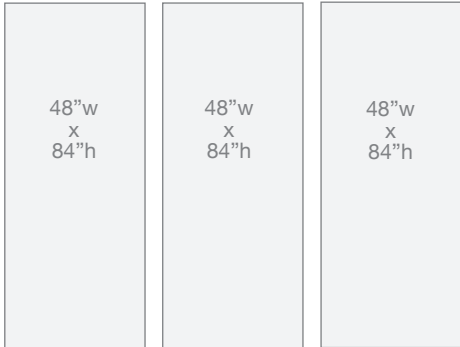

ORDERING GUIDE

Shower Surrounds

48"x48"x84" Surround - Good solution for 3-wall shower surrounds 46" or smaller, 7ft.tall.

WHAT TO ORDER:
Tyvarian or White/Subway
3 - 48" x 84" panels
2 - Shampoo shelves
4 - Micro trim or
4 - Mini or Regular pencil trim

1 - 48" x 48" shower floor
1 - 48" x 3" x 3" curb

Total sq. ft: 104

48"x48"x84" Surround - Good solution for 2-wall shower surrounds 46" or smaller, 7ft.tall.