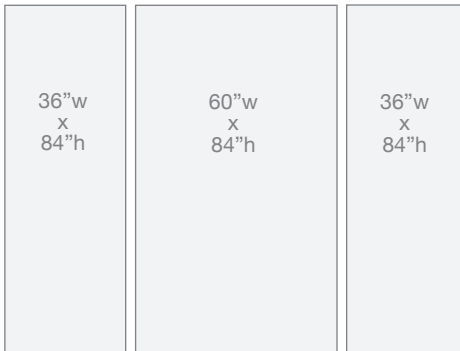

WHAT TO ORDER:
Tyvarian or White/Subway
2 - 48" x 84" panels
2 - Shampoo shelves
4 - Micro trim or
4 - Mini or Regular pencil trim

1 - 48" x 48" shower floor
2 - 48" x 3" x 3" curbs

Total sq. ft: 80

36"x60"x84" Surround - Good solution for tub replacement shower surrounds, 7ft.tall.

WHAT TO ORDER:
Tyvarian or White/Subway
2 - 36" x 84" panels
1 - 60" x 84" panel
2 - Shampoo shelves
4 - Micro trim or
4 - Mini or Regular pencil trim

1 - 60" x 36" shower floor
1 - 72" x 3" x 3" curb

Total sq. ft: 98

36"x60"x96" Surround - Good solution tub replacement shower surrounds, 8 ft.